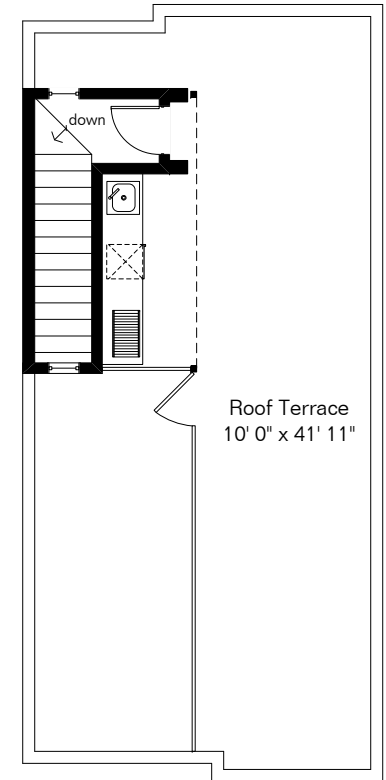

# 2454 E Blue Diamond Dr

Living Area 2,088 Sq Ft  
Garage 396 Sq Ft

1st Floor

2nd Floor

3rd Floor

Roof Patio

Site Visit September 2014

Copyright 2019 Floor Plans First! LLC  
All Rights Reserved.