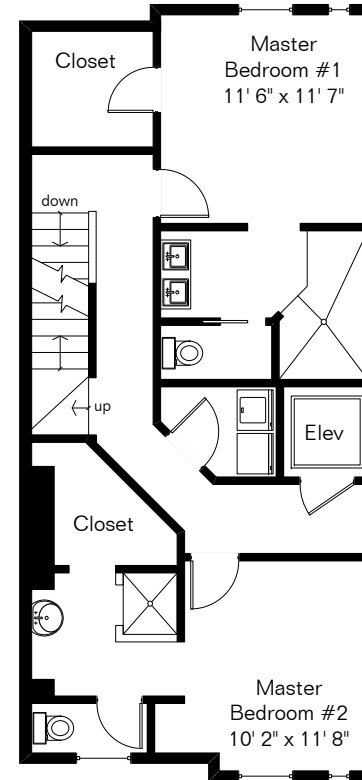

The square footages and room size information are deemed to be reliable but are not guaranteed and should be independently verified.

# 2454 E Blue Diamond Dr

Living Area 2,088 Sq Ft  
Garage 396 Sq Ft

1st Floor

2nd Floor

3rd Floor

Roof Patio

Site Visit September 2014

Copyright 2019 Floor Plans First! LLC  
All Rights Reserved.