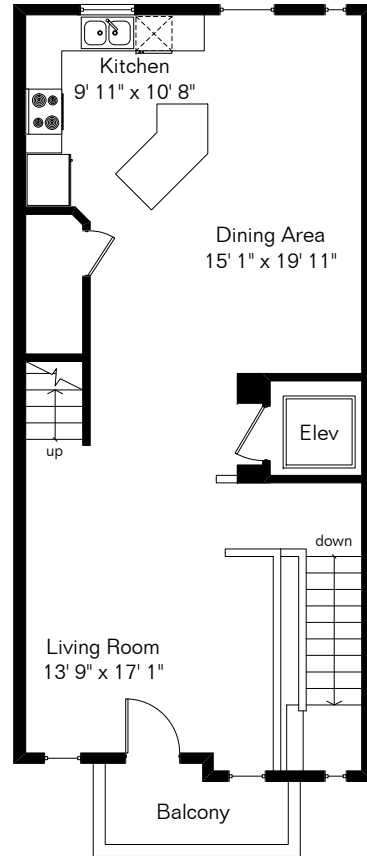

The square footages and room size information are deemed to be reliable but are not guaranteed and should be independently verified.

# 2454 E Blue Diamond Dr

Living Area 2,088 Sq Ft  
Garage 396 Sq Ft

1st Floor

2nd Floor

3rd Floor

Roof Patio

Site Visit September 2014

Copyright 2019 Floor Plans First! LLC  
All Rights Reserved.