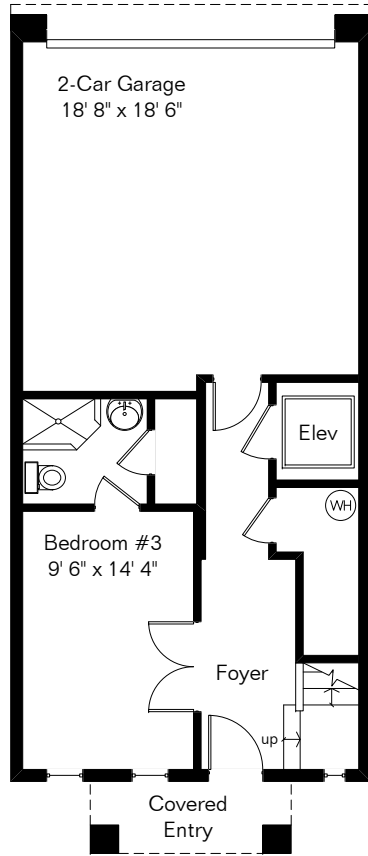

The square footages and room size information are deemed to be reliable but are not guaranteed and should be independently verified.

# 2454 E Blue Diamond Dr

Living Area 2,088 Sq Ft  
Garage 396 Sq Ft

1st Floor

2nd Floor

3rd Floor

Roof Patio

Site Visit September 2014

Copyright 2019 Floor Plans First! LLC  
All Rights Reserved.